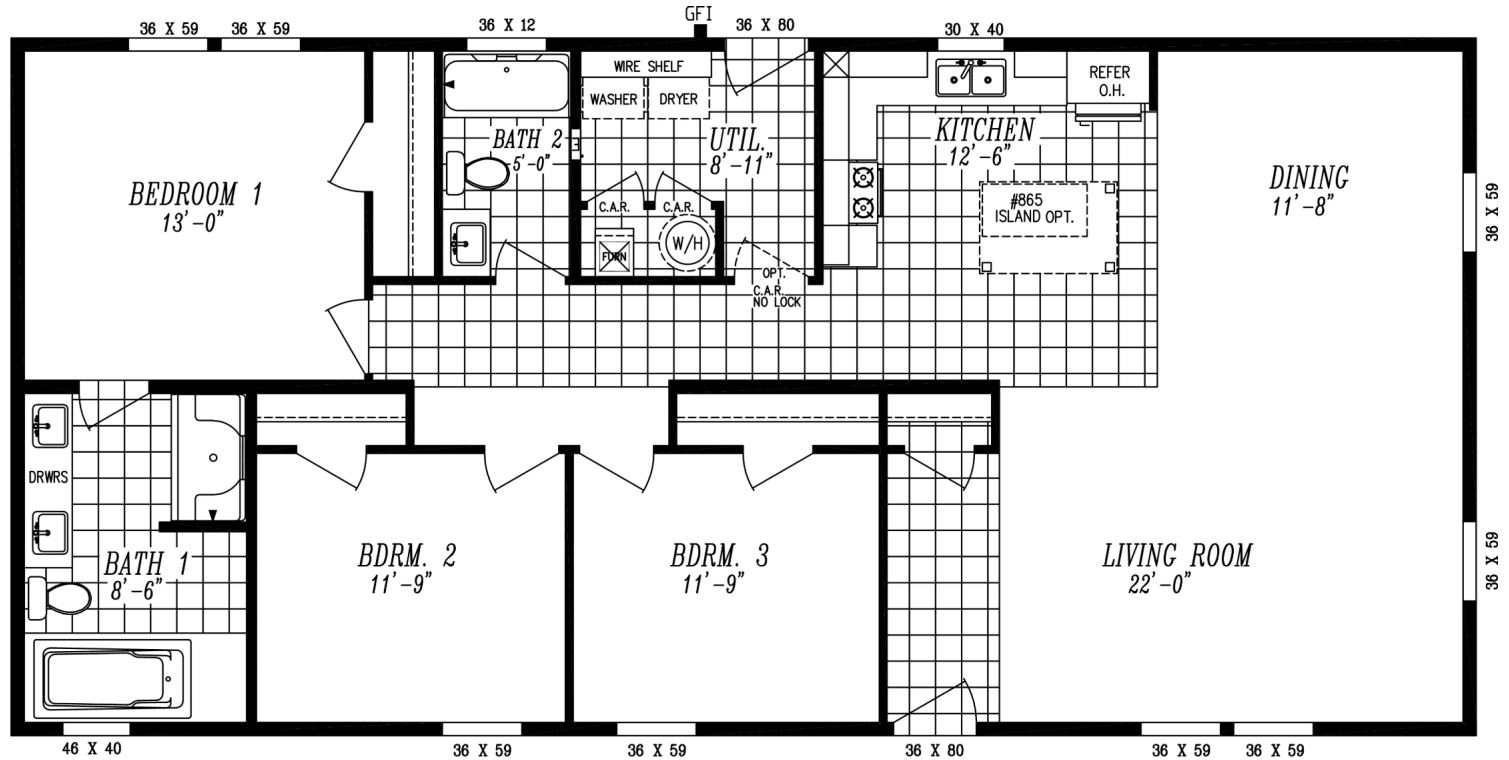

THE IMAGINE SERIES

The Imagine

5021

27' x 56'

DIMENSIONS

1,493 sf

LIVING SPACE

3

BEDROOMS

2

BATHROOMS

OVERVIEW

Coat closet on entry in mid size doublewide. Customize 3rd bedroom as optional den and optional island Kitchen

Heritage Home Center

(425) 353-5464

or Request Firm Quote

EMAIL US

01 FLOOR PLAN

1,493 SQ FT · 27' x 56'

OPT. DEN I.P.O BEDROOM