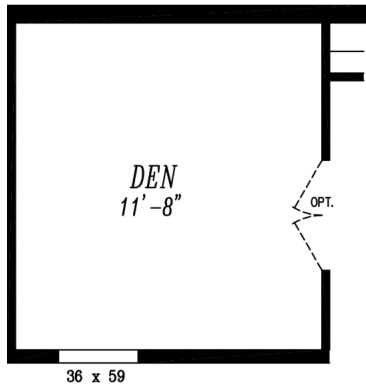

THE IMAGINE SERIES

The Imagine

5021

27' x 56'

DIMENSIONS

1,493 sf

LIVING SPACE

3

BEDROOMS

2

BATHROOMS

OVERVIEW

Coat closet on entry in mid size doublewide. Customize 3rd bedroom as optional den and optional island Kitchen

Heritage Home Center

(425) 353-5464

or Request Firm Quote

EMAIL US

01 FLOOR PLAN

1,493 SQ FT · 27' x 56'

OPT. DEN I.P.O BEDROOM